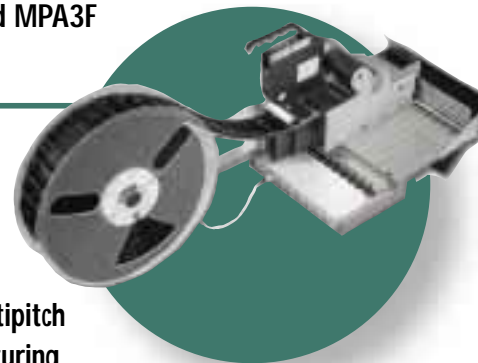

accessories for **Panasonic**

The Hover-Davis **Panasonic** Tape Feeder

Set-up Station

For off-line loading and operation of Hover-Davis and Panasonic feeders. Features maintenance and diagnostic tools.

Splice Tool

Small, pocket-sized tool for splicing component tapes of all widths and pocket depths. Innovative splice is compatible with all feeder types.

Label Feeder

Place labels like components with your Panasonic machine using the Hover-Davis LPP Label Feeder.

MPAV, MPA3 and MPA3F Tape Feeders

Upgrade your Panasonic MPAV, MPA3 or MPA3F machines with Hover-Davis multipitch tape feeders featuring wide widths - up to 120mm and deep pockets - up to 19mm.

**RELIABLE,
ELECTRONIC,
MULTIPITCH
TAPE FEEDERS**

Do you frequently stop your machine to reload or swap feeders?

Consider the **Hover-Davis SP Feeder** for **Non-stop Operation**.

SP Features:

- Reliable, electronic, multipitch operation
- Splicing compatible
- Improve machine throughput up to 30%
- Very low maintenance
- Tape widths up to 120mm
- Accommodates deep pocket components
- Useful diagnostic and maintenance tools
- Easily customized for special applications