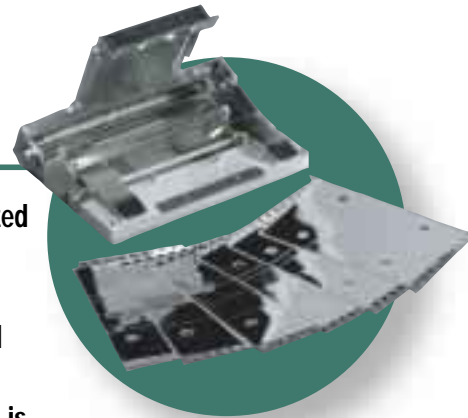

accessories for **Panasonic**

The Hover-Davis **Panasonic** Tape Feeder

Set-up Station

For off-line loading and operation of Hover-Davis and Panasonic feeders. Features maintenance and diagnostic tools.

Splice Tool

Small, pocket-sized tool for splicing component tapes of all widths and pocket depths. Innovative splice is compatible with all feeder types.

Label Feeder

Place labels like components with your Panasonic machine using the Hover-Davis LPP Label Feeder.

MPAV, MPA3 and MPA3F Tape Feeders

Upgrade your Panasonic MPAV, MPA3 or MPA3F machines with Hover-Davis multipitch tape feeders featuring wide widths - up to 120mm and deep pockets - up to 19mm.

**RELIABLE,
ELECTRONIC,
MULTIPITCH
TAPE FEEDERS**

Do you frequently stop your machine to reload or swap feeders?

Consider the **Hover-Davis SP Feeder** for **Non-stop Operation**.

SP Features:

- Reliable, electronic, multipitch operation
- Splicing compatible
- Improve machine throughput up to 30%
- Very low maintenance
- Tape widths up to 120mm
- Accommodates deep pocket components
- Useful diagnostic and maintenance tools
- Easily customized for special applications